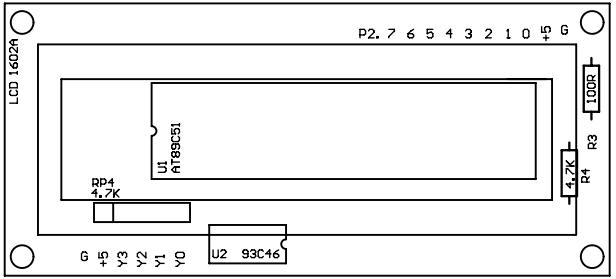

Remote DIGI-Uci. & CH-Set.

Programed by Legion.